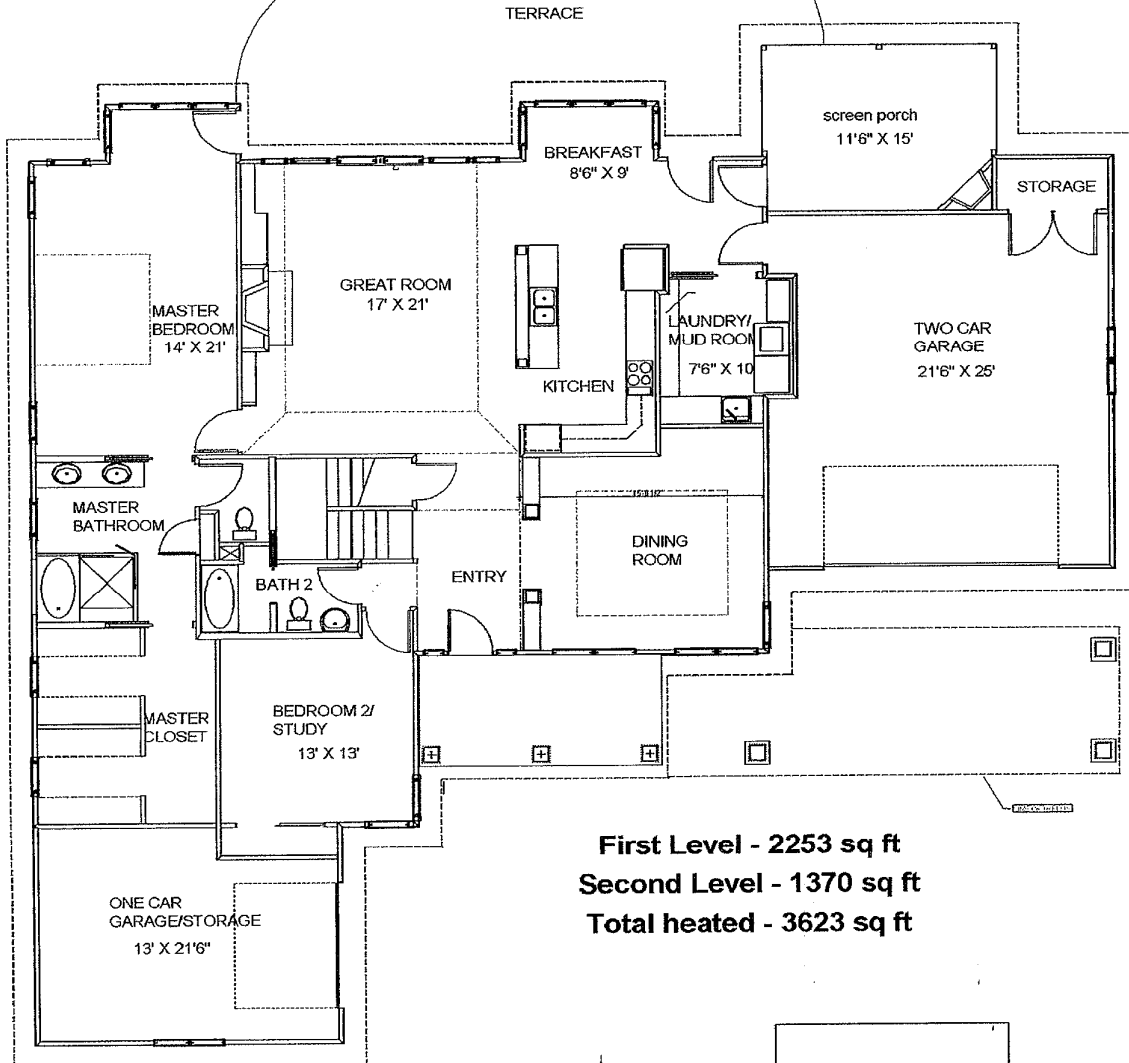

Will Johnson Custom Building Co.

www.WillJohnsonBuilding.com

Lifetime Homes Featuring Smart Design & Low Maintenance

First Level - 2253 sq ft
Second Level - 1370 sq ft
Total heated - 3623 sq ft